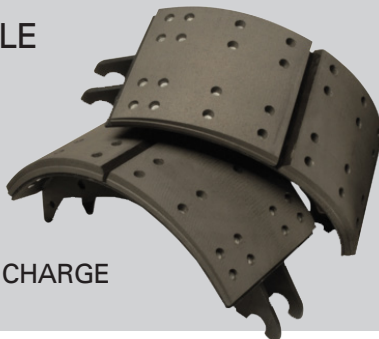

CAT ENGINE REBUILDS - LEARN MORE AT FOLEYTRUCKSERVICE.COM

REMAN BRAKE
SHOES
MRK4515QH23V

\$61⁴⁷

\$27 CORE CHARGE

20% OFF

ALL CAT LED LIGHTS

ONLINE AND IN-STORE

MERITOR DRIVE AXLE
SHOE KIT
MRK4709E2H23V

\$64¹⁵
\$63 CORE CHARGE

BARKSDALE TYPE
HEIGHT CONTROL
VALVE

171.H105

\$64³²

DANA 1710
HR U-JOINT
5-675X

\$87⁴²

DANA 1810
HR U-JOINT
5-676X

\$115⁵⁷