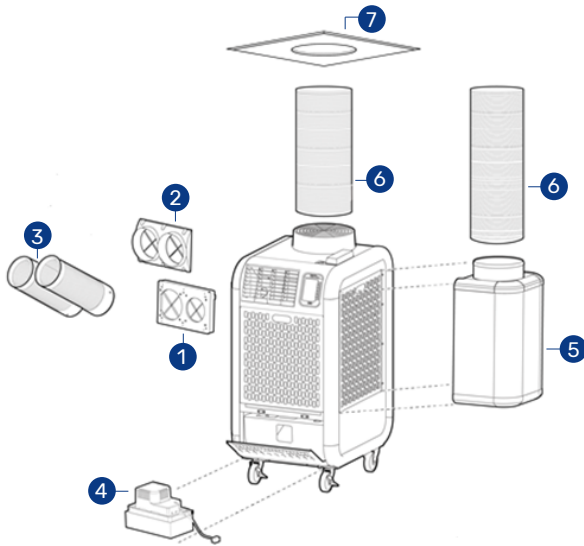

ACCESSORIES

NOZZLE APPLICATION

#	Part No.	Description
1	481769-0280	5" Two Hole Base Plate
2	481170-0480	5" Two Hole Quick Connect Flange
3	484209-0480	5" Quick Connect Nozzle**
4	484789-0210	Condensate Pump, 115v
5	484350-1160	Plenum Condenser Air
6	LA481744-0410	12" Self-Supported Duct
7	484490-1030	Ceiling Tile Kit, 12-in hole, metal
*	LA146373-8280	Ceiling Tile Kit, 12-in hole, plastic
*	LAY45771-0060	Flexible Air Duct, 8' by 12"
*	HDK-12	2' x 2' Ceiling Tile with 8' of 12" Flex Duct