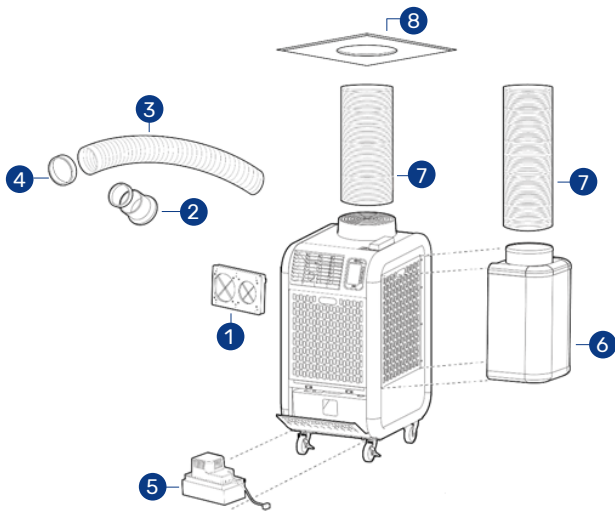

ACCESSORIES

NOZZLE APPLICATION

#	Part No.	Description
1	481769-0280	5" Two Hole Base Plate
2	481170-0480	5" Two Hole Quick Connect Flange
3	484209-0480	5" Quick Connect Nozzle**
4	484789-0210	Condensate Pump, 115v
5	484350-1160	Plenum Condenser Air
6	LA481744-0410	12" Self-Supported Duct
7	484490-1030	Ceiling Tile Kit, 12-in hole, metal
*	LA146373-8280	Ceiling Tile Kit, 12-in hole, plastic
*	LAY45771-0060	Flexible Air Duct, 8' by 12"
*	HDK-12	2' x 2' Ceiling Tile with 8' of 12" Flex Duct

* Not Pictured

** Sold Individually

DUCT HOSE APPLICATION

#	Part No.	Description
1	481769-0280	5" Two Hole Base Plate
2	481170-0450	5" Flange Ext. Duct**
3	LA481744-0420	5" Self-Supported Duct**
4	481851-0200	5" Trim Ring**
5	484789-0210	Condensate Pump, 115v
6	484350-1160	Plenum Condenser Air
7	481744-0060	12" Self-Supported Duct
8	484490-1030	Ceiling Tile Kit, 12-in hole, metal
*	LA146373-8280	Ceiling Tile Kit, 12-in hole, plastic
*	LAY45771-0060	Flexible Air Duct, 8' by 12"
*	HDK-12	2' x 2' Ceiling Tile with 8' of 12" Flex Duct