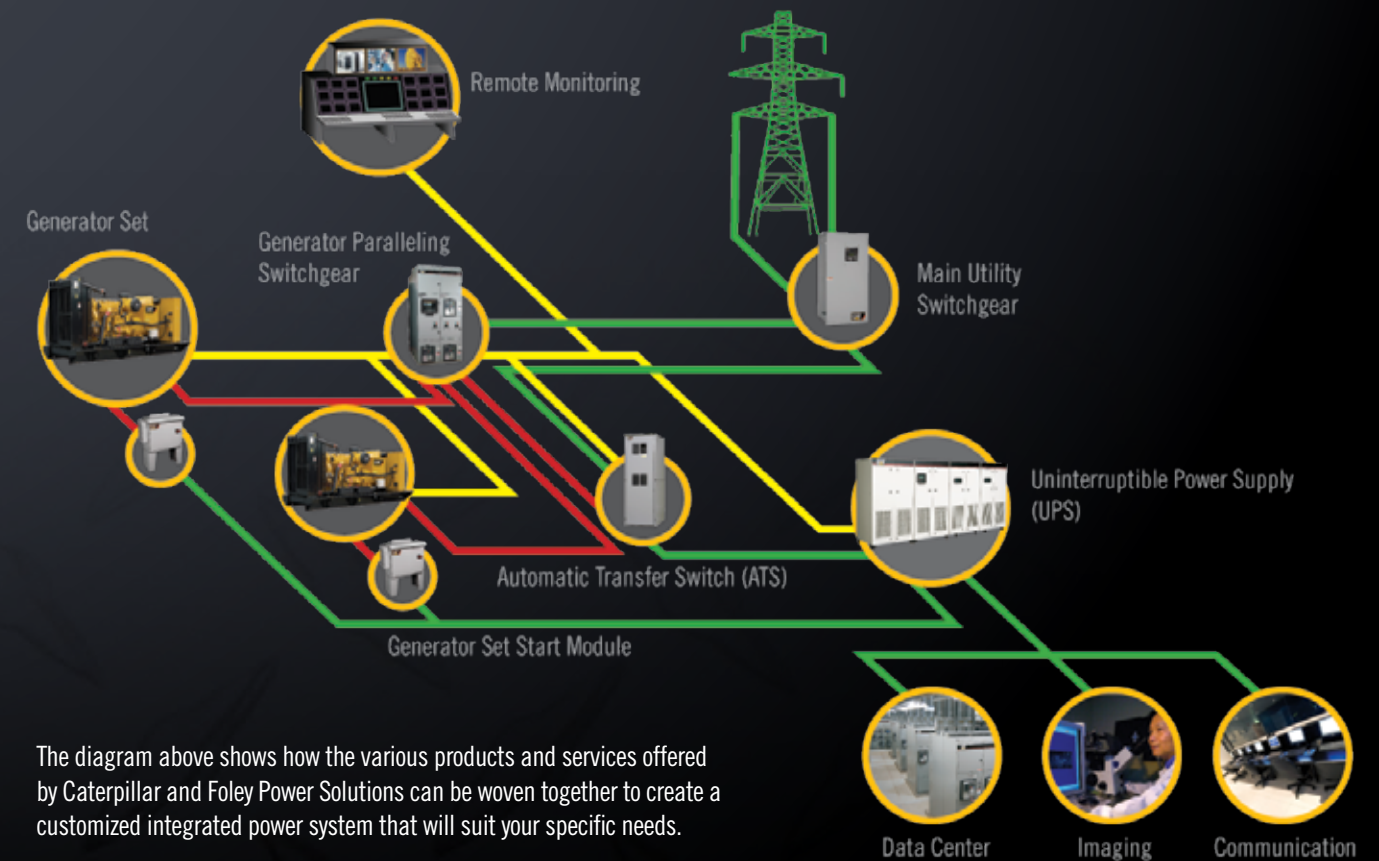

The diagram above shows how the various products and services offered by Caterpillar and Foley Power Solutions can be woven together to create a customized integrated power system that will suit your specific needs.