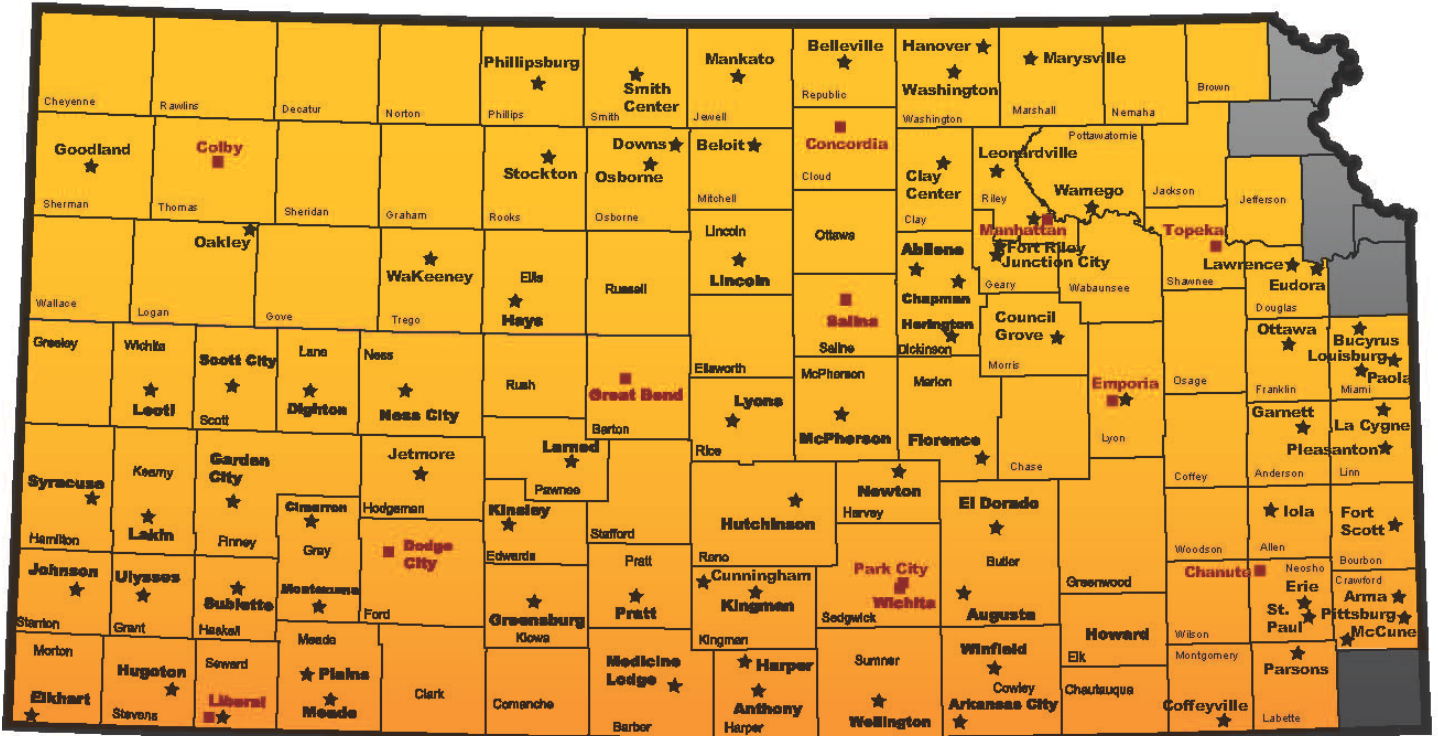

# Foley Equipment Company Cat<sup>®</sup> Parts Drop Boxes

- |               |               |            |               |                |               |            |
|---------------|---------------|------------|---------------|----------------|---------------|------------|
| Abilene       | Council Grove | Goodland   | Junction City | Lyons          | Ottawa 2      | Sublette   |
| Anthony       | Cunningham    | Great Bend | Kingman       | Manhattan      | Ottawa Caylor | Syracuse   |
| Arkansas City | Dighton       | Greensburg | Kinsley       | Manhattan      | Paola         | Topeka     |
| Arma          | Dodge City    | Hanover    | La Cygne      | Manhattan 2    | Park City     | Ulysses    |
| Augusta       | Downs         | Harper     | Lakin         | Mankato        | Parsons       | Wakeneey   |
| Belleville    | El dorado     | Hays       | Larned        | Marysville     | Phillipsburg  | Wamego     |
| Beloit        | Elkhart       | Herrington | Lawrence      | Mccune         | Pittsburg     | Washington |
| Bucyrus       | Emporia       | Horsetheif | Lawrence 2    | Mcperson       | Plains        | Wellington |
| Chanute       | Erie          | Howard     | Lawrence 3    | Meade          | Pleasanton    | Wichita    |
| Chapman       | Eudora        | Hugoton    | Leonardville  | Medicine lodge | Pratt         | Winfield   |
| Clarron       | Florence      | Hutchinson | Leoti         | Montezuma      | Salina        |            |
| Clay Center   | Fort Riley    | Iola       | Liberal       | Ness city      | Scott city    |            |
| Coffeyville   | Fort Scott    | Jetmore    | Lincoln       | Newton         | Smith center  |            |
| Colby         | Garden city   | Johnson    | Lincoln 2     | Oakley         | St. Paul      |            |
| Concordia     | Garnett       |            | Louisburg     | Osborne        | Stockton      |            |