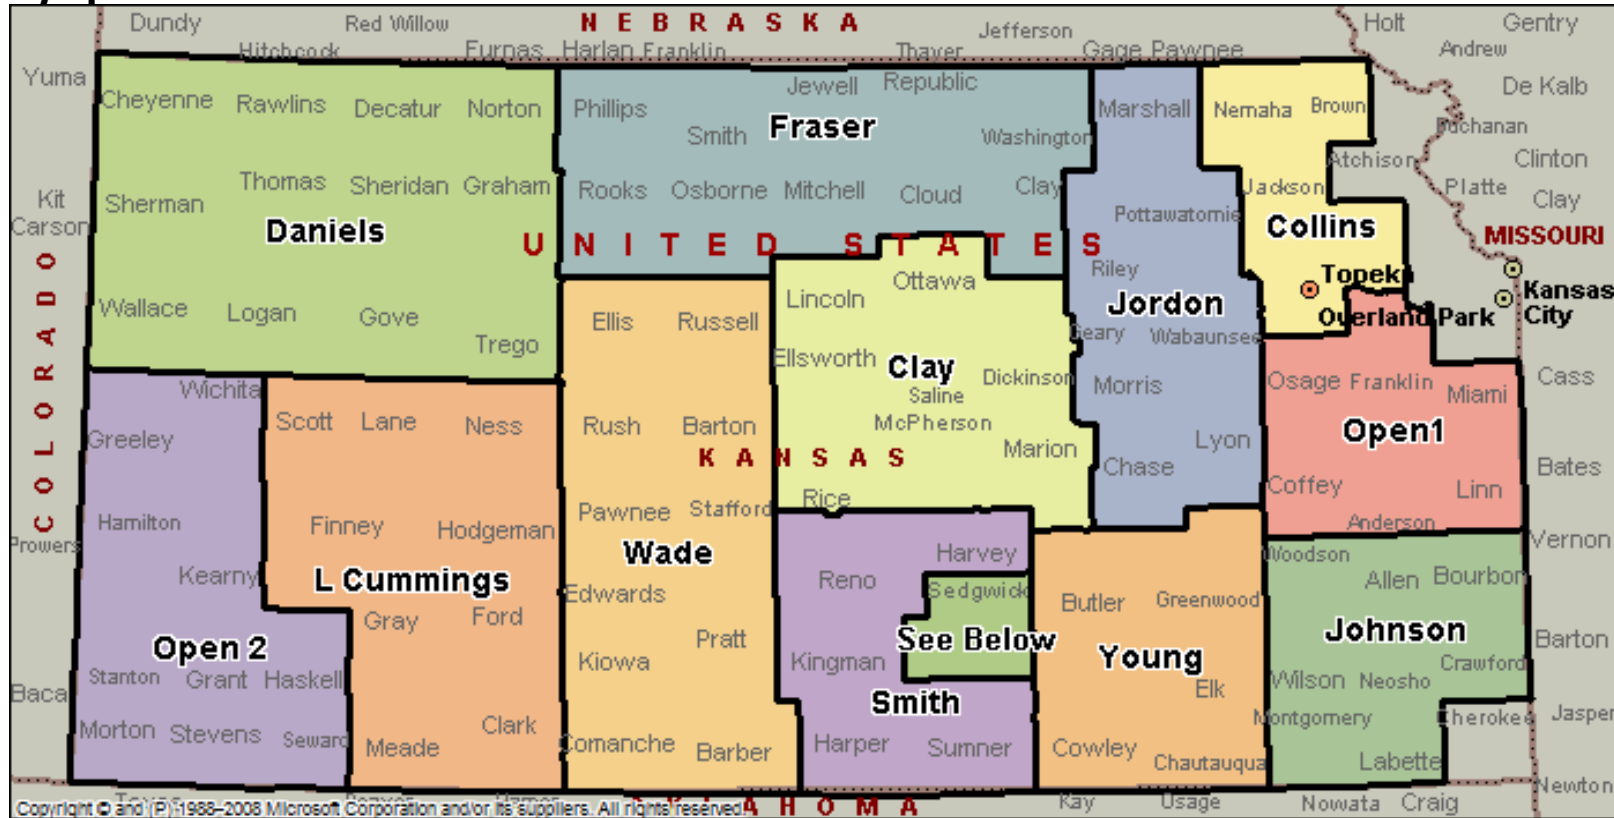

General Line Construction Sales Coverage Areas

www.foleyeq.com

Dustin Daniels
Colby
(785) 462-3913 Off.
(785) 443-1799 Cell
Construction, Mining &
Industrial

Larry Cummings
Dodge City
(620) 225-4121 Off.
(620) 228-0230 Cell
Construction, Mining &
Industrial

Tony Young
Wichita
(316) 943-4211 Off.
(316) 641-8554 Cell
Construction, Mining &
Industrial
Territory as shown &
Eastern Sedgwick County

Jerry Boggess
Wichita
(316) 943-4211 Off.
(316) 201-8592 Cell
Construction, Mining, Indus-
trial & Paving Specialist
Western Sedgwick County